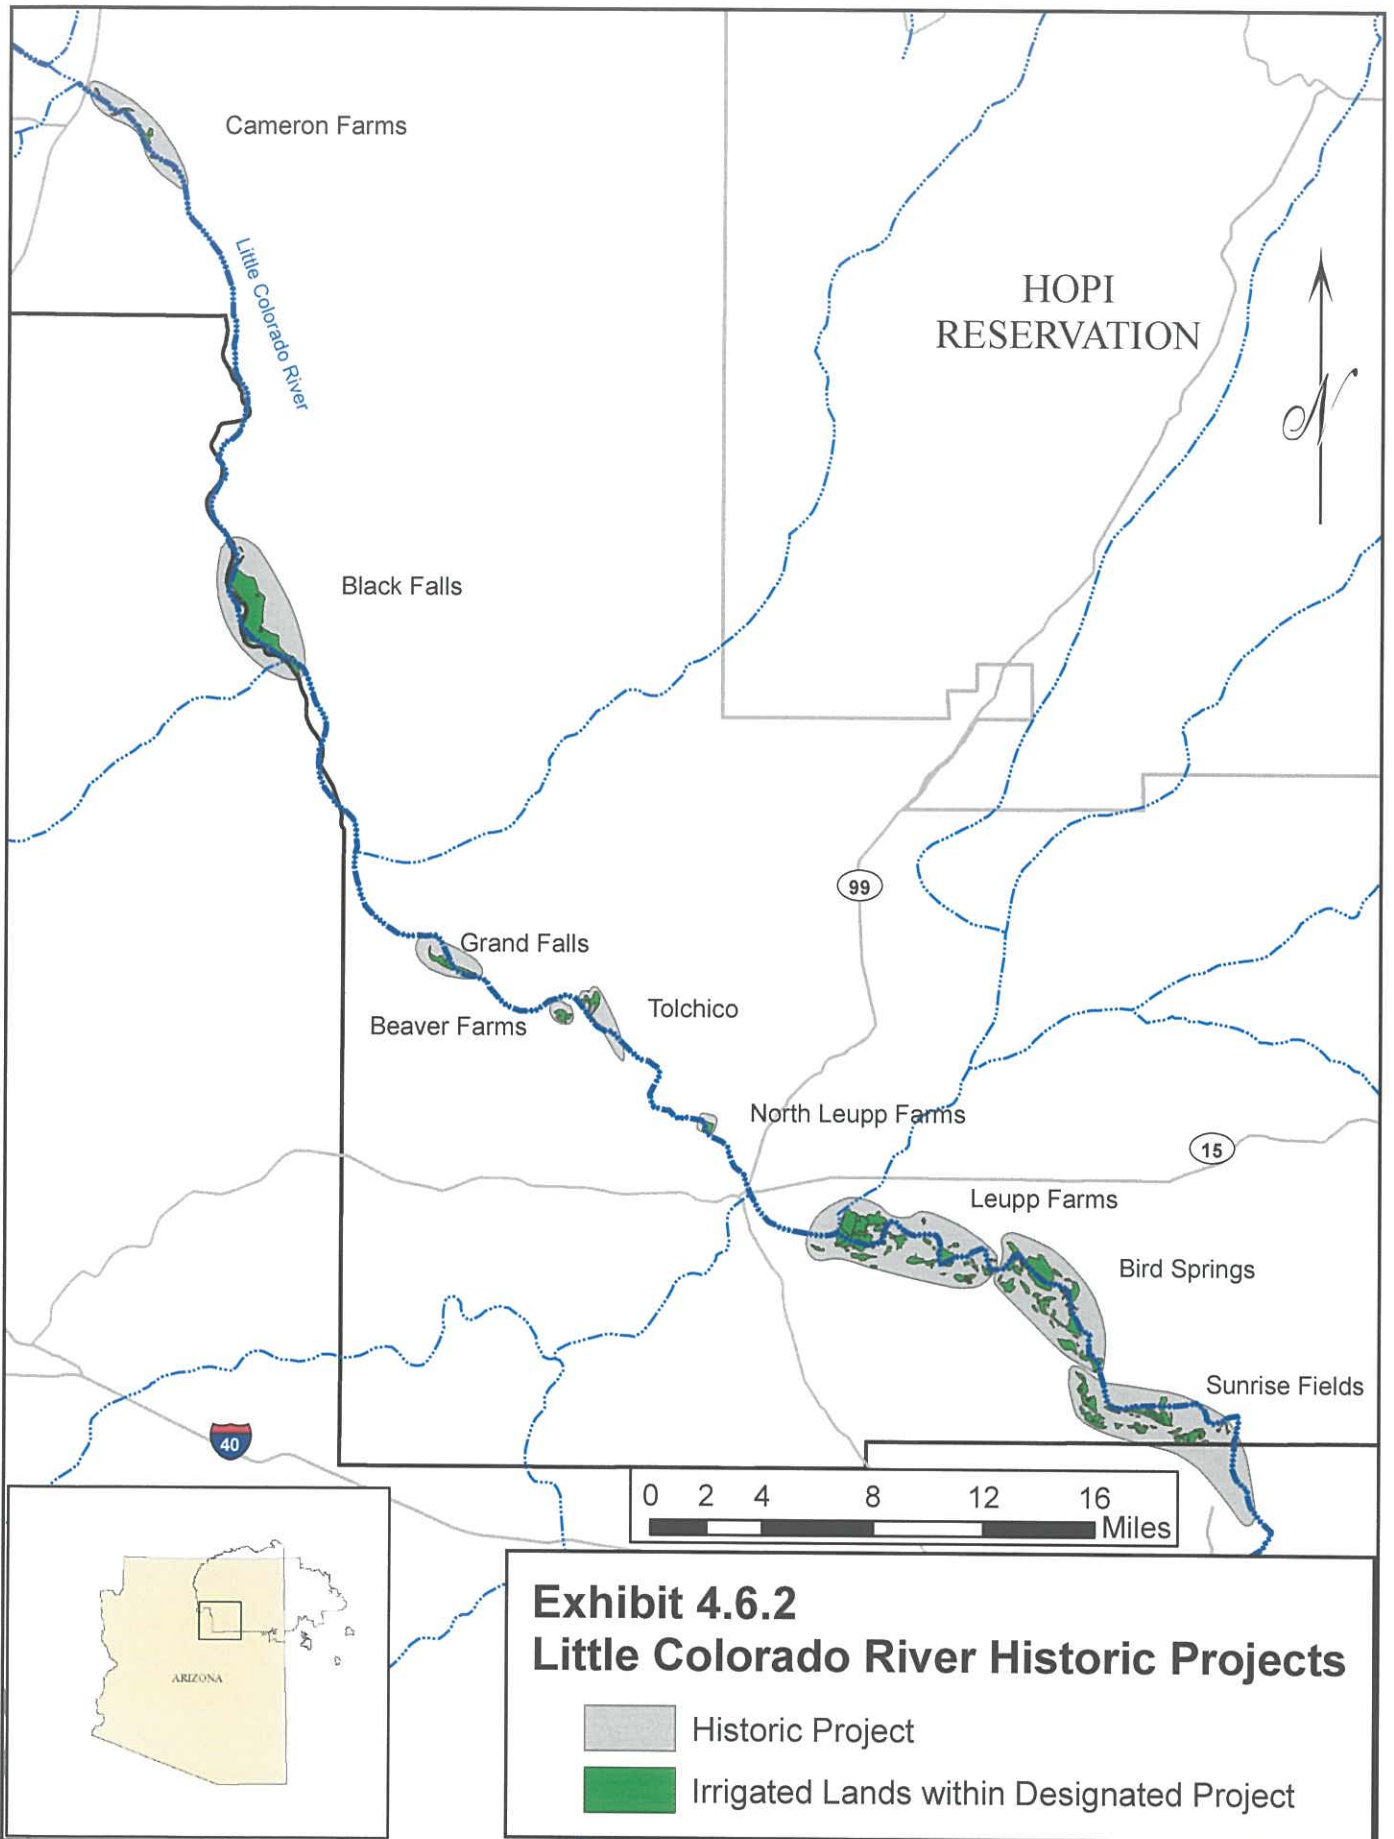

**EXHIBIT 4.6.2**

**ATTACHED**

## **EXHIBIT 4.11.1A**

**Map of Navajo Nation land in fee located outside the exterior  
boundaries of the Navajo Reservation within the LCR Watershed**

**IN PROCESS OF FINALIZATION**

**EXHIBIT 4.14.1A**

**ATTACHED**

Land Ownership - Township and Range

Location Map

- Legend**
- Ranch Walls
  - Embankment
  - Localized Parks
  - Localized Waterways
  - Ranch Blvd
  - FWC Watersheds
  - BLM
  - Forest
  - Irrigation
  - Local or State Parks
  - Military
  - NEP Parks
  - Other
  - Private or Navajo
  - State Trust
  - Wildlife

## **EXHIBIT 4.14.1B**

**Abstract of land within the Gila River watershed for  
Navajo Nation off-reservation surface water**

**IN PROCESS OF FINALIZATION**