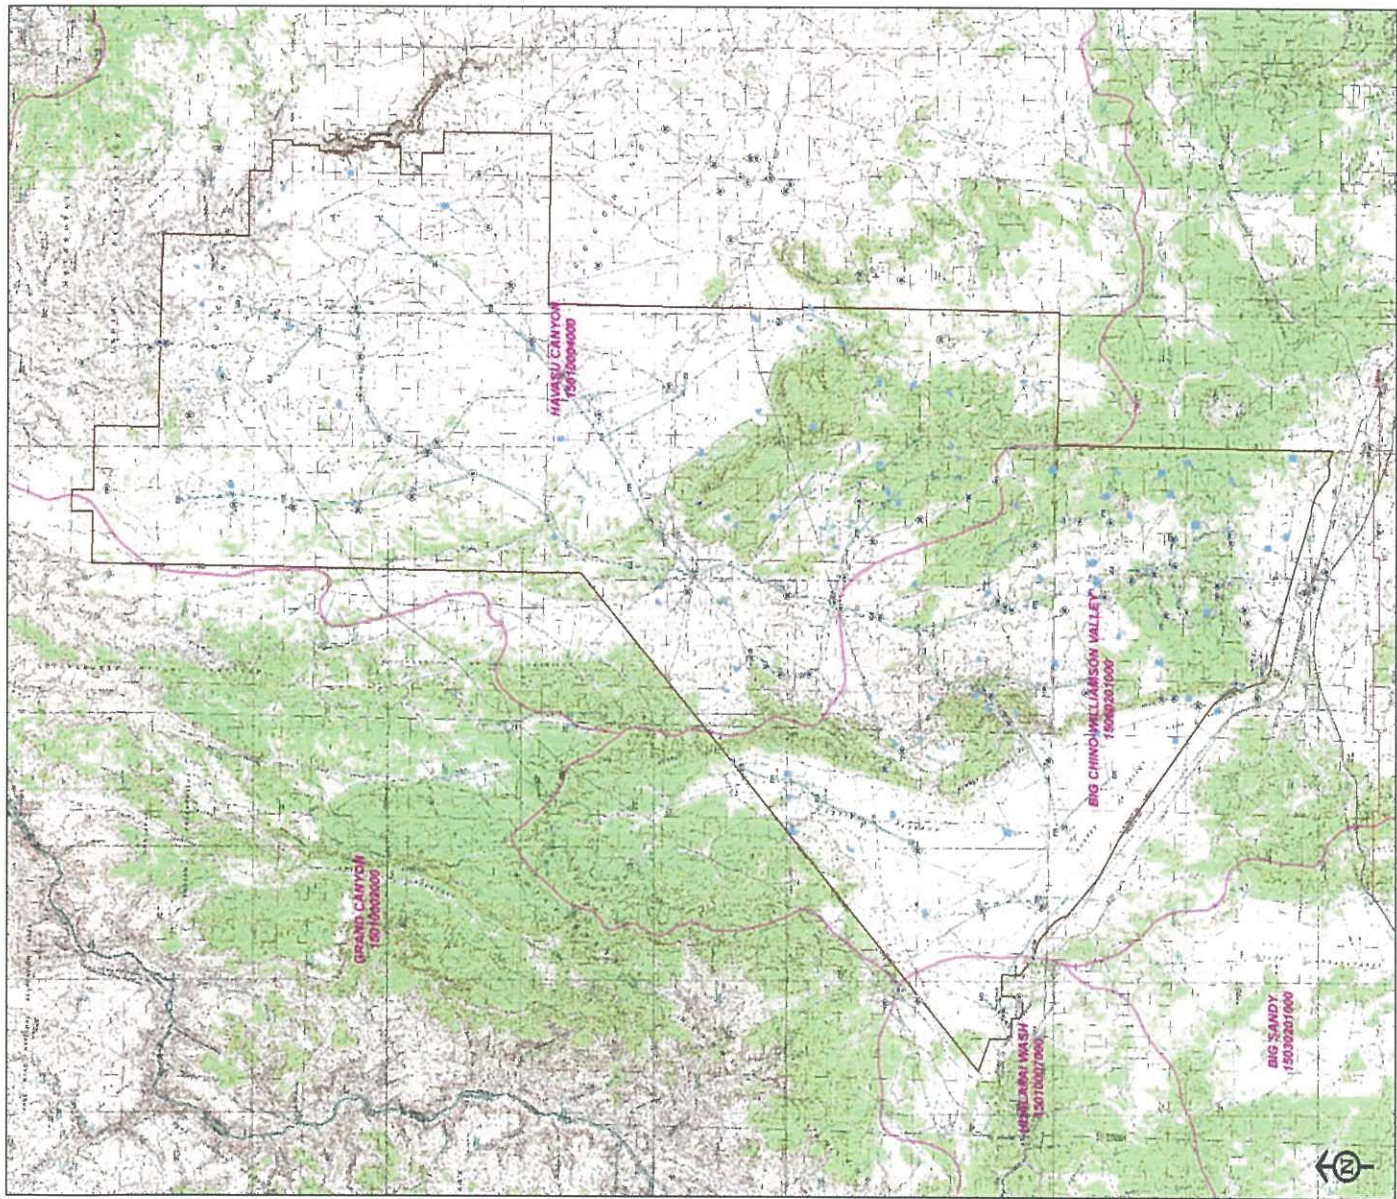

Big Boquillas Ranch

Off-Reservation Land Within Gila Watershed

NAVAJO NATION

Exhibit 4.14.1A

July 27, 2010