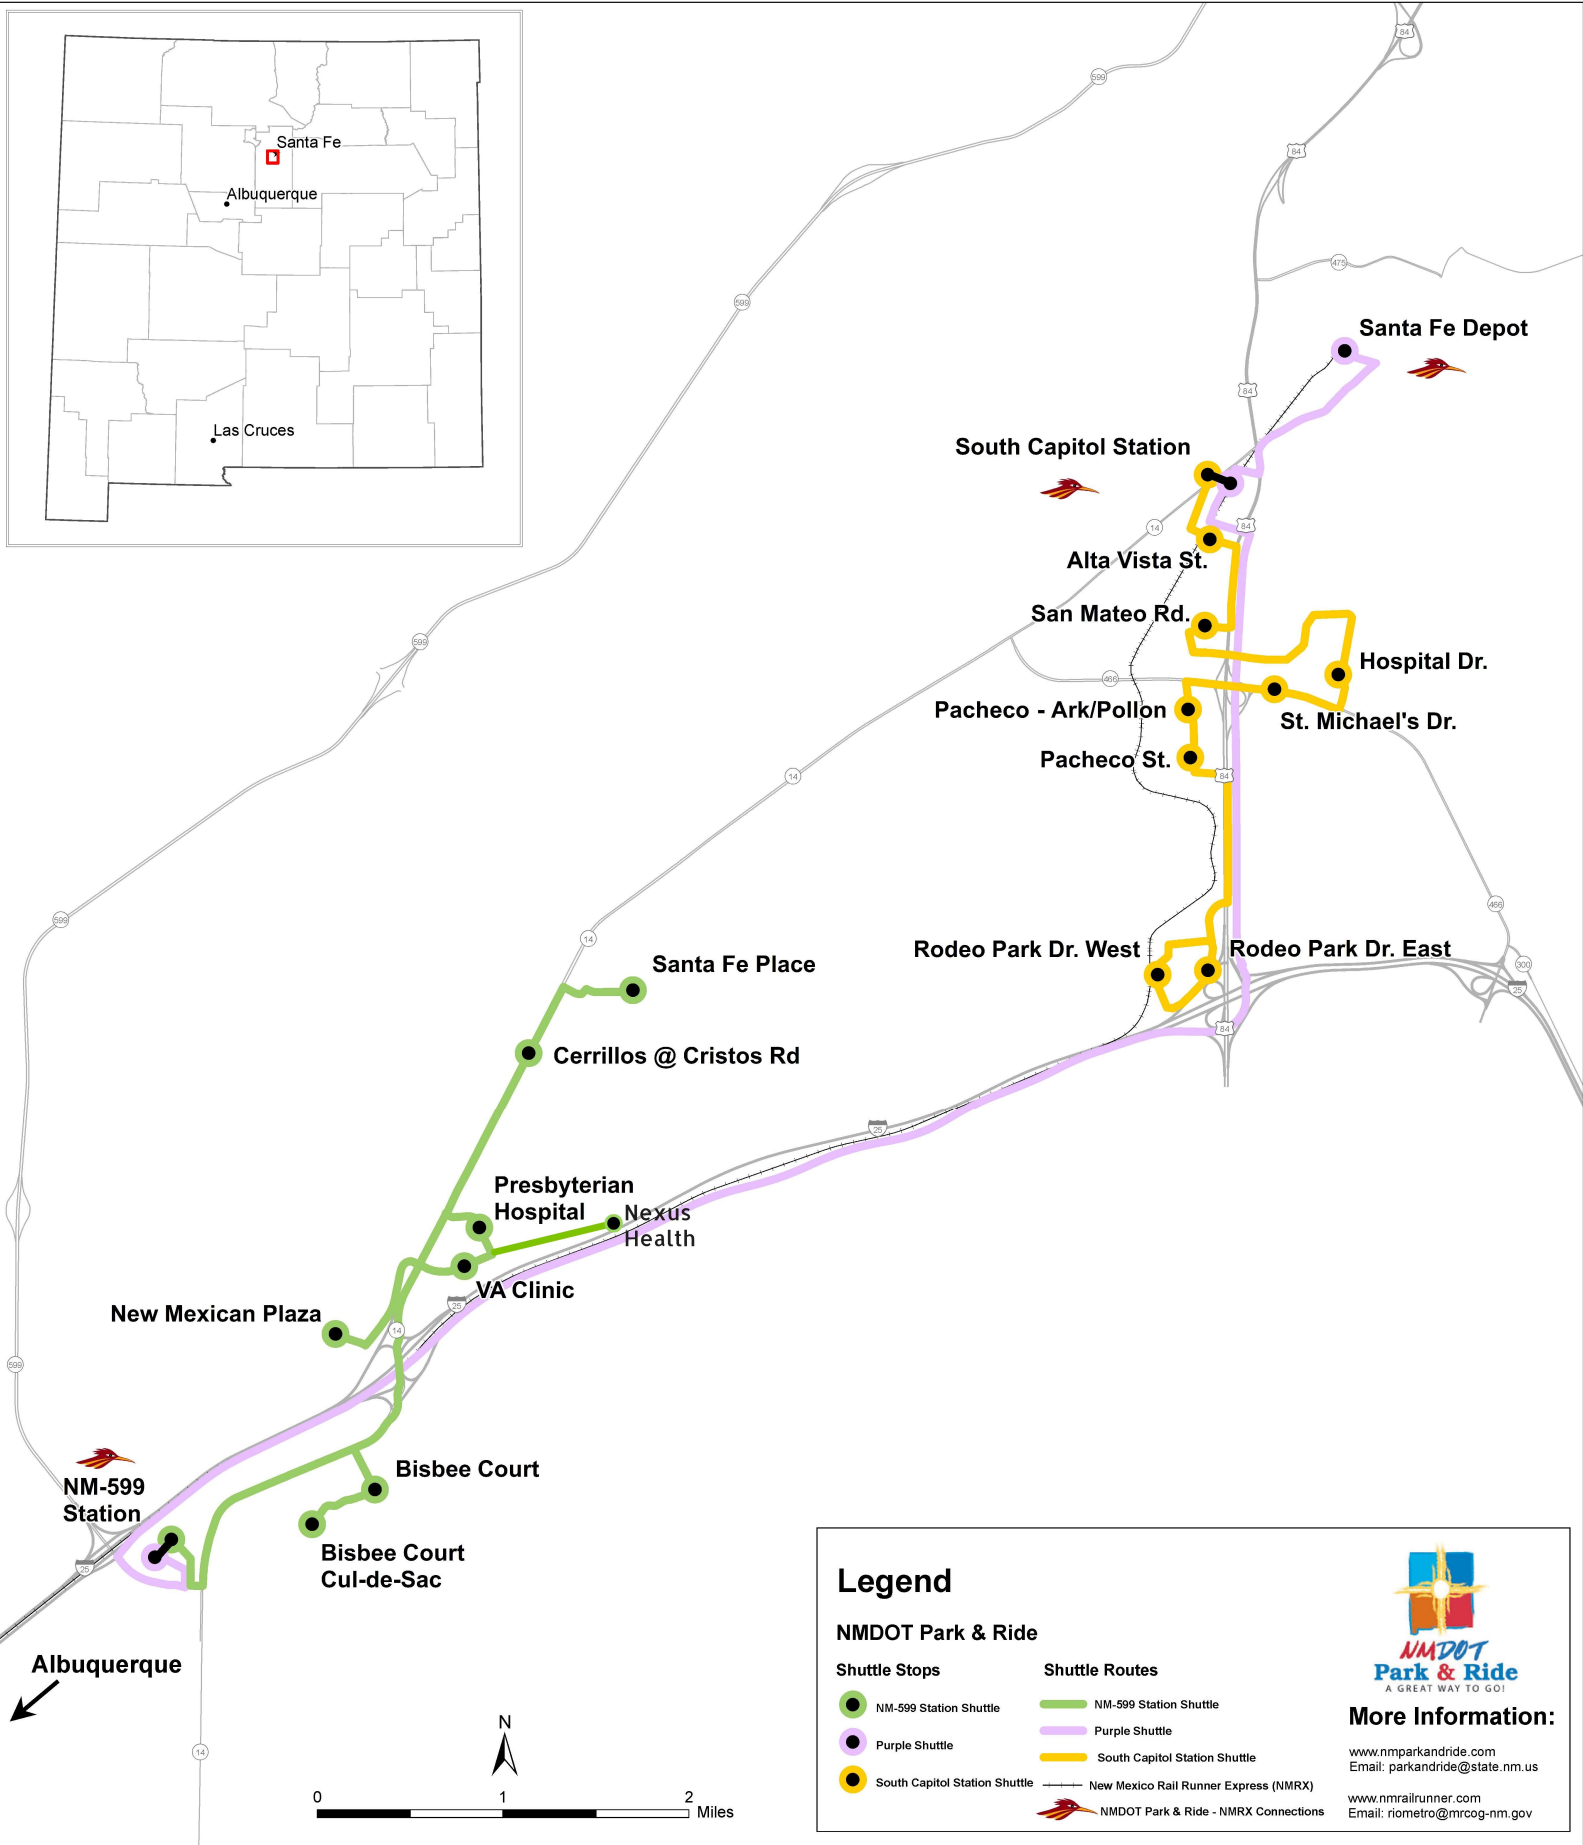

NMDOT Park & Ride Santa Fe Shuttle Routes

Legend

NMDOT Park & Ride

Shuttle Stops

- NM-599 Station Shuttle
- Purple Shuttle
- South Capitol Station Shuttle

Shuttle Routes

- NM-599 Station Shuttle
- Purple Shuttle
- South Capitol Station Shuttle
- New Mexico Rail Runner Express (NMRX)
- NMDOT Park & Ride - NMRX Connections